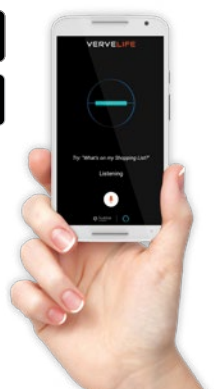

### Sleek, Innovative True Wireless Earbuds

Full control on either bud

Rich sound quality

Use either as a mono Bluetooth headset

Unlock 70,000+ Amazon Alexa skills with Hubble Connected™

## Wireless Music Simplified.

The VerveBuds 400 True Wireless Earbuds compliment any personality and lifestyle with its sleek and innovative look. These wire-free earbuds give you a light-weight, secure fit with rich sound quality, so you can listen with no distractions. Created to work with your smartphone, tablet or computer, they give you the freedom of listening anytime, anywhere. Stay connected all day with up to 12 hours of playtime and charge them anywhere using the portable charging case (included). Designed to give you full control, on both earbuds, so you can use it as a mono Bluetooth headset or share the experience with a friend and listen together. Go hands-free with the built-in mic and receive full support from the compatible voice assistants Siri, Google Now and Alexa. The VerveBuds 400. Wireless Music Simplified.

## Features

- Bluetooth® v5.0
- Waterproof IPX6<sup>1</sup>
- Up to 12 hours playtime with charging case<sup>2</sup>
- Use either bud as a mono Bluetooth headset
- Full control on either bud
- Rich sound quality
- Smart voice assistant<sup>3</sup>  
(works with Amazon Alexa, Siri® and Google Assistant™)